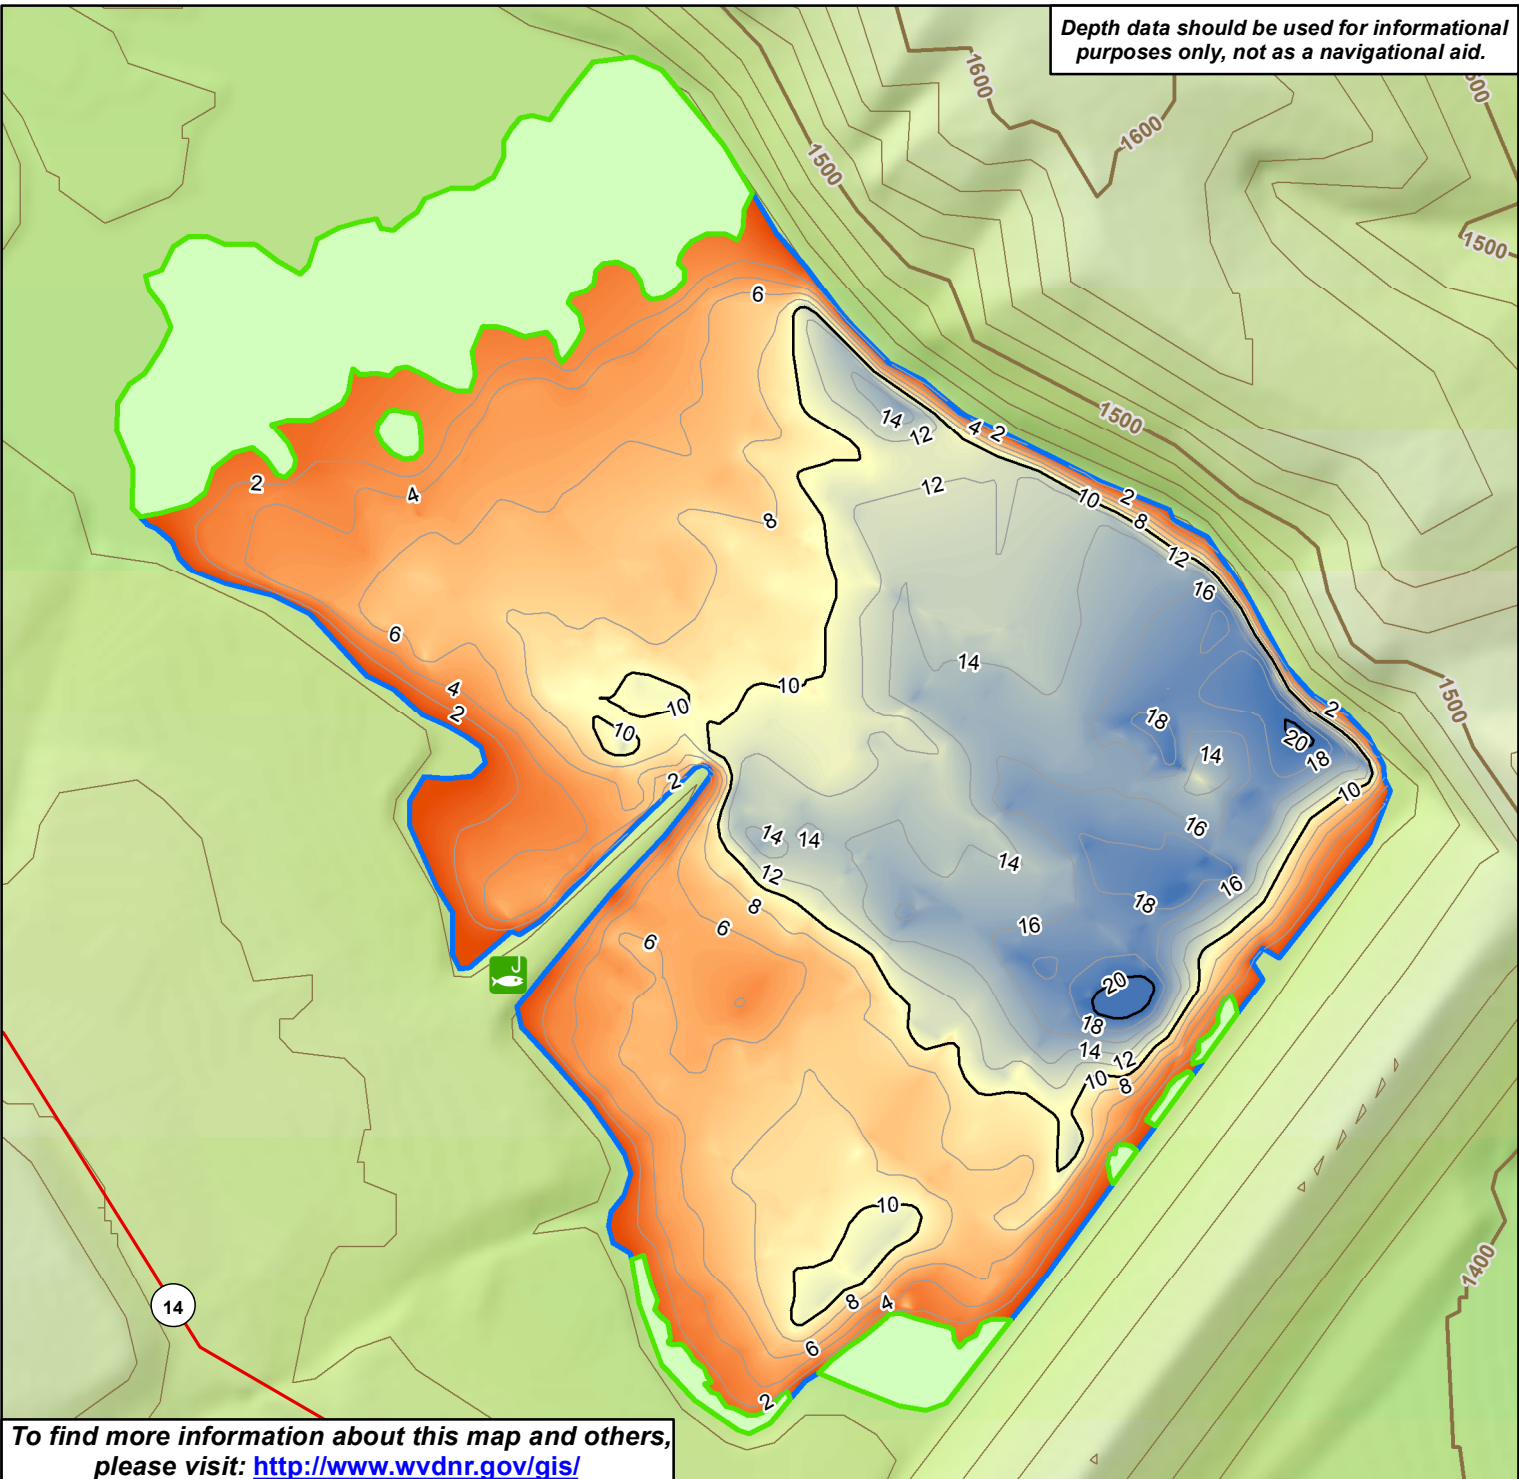

Depth data should be used for informational purposes only, not as a navigational aid.

To find more information about this map and others, please visit: <http://www.wvdnr.gov/gis/>

Kimsey Run Lake Fishing Guide

Hardy County, WV

1:3,500

Legend

 Public Fishing Access Sites  Vegetation - No Depth Data Available

Lake Depth (Feet)

Depth Contours

 2-Foot Intervals
 Index Contour

This publication was funded by the Wildlife and Sport Fish Restoration Program.